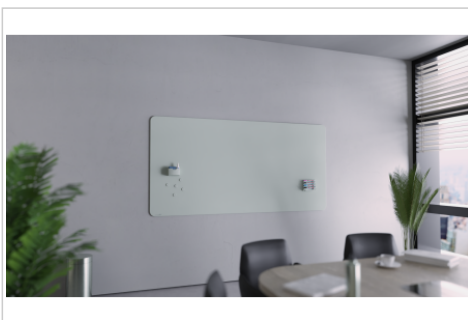

Recommended accessories

- Glassboard magnet sage green 5pcs (Art.No. 7-181634)
- Glassboard marker holder sage green (Art.No. 7-122134)
- Glassboard accessory holder sage green (Art.No. 7-122734)
- Glassboard starter set 11-part (Art.No. 7-125200)

Art.No. **7-104364**

GTIN **8713797108201**